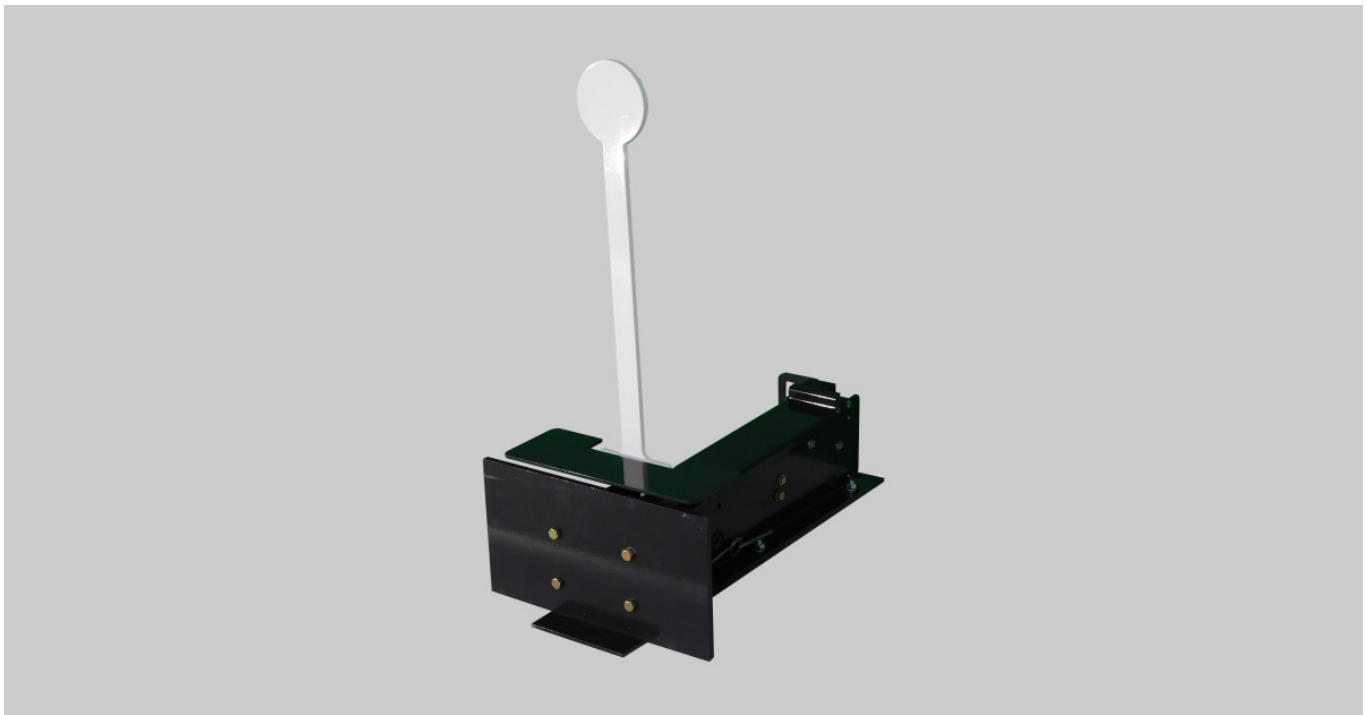

## Product Overview

Precision marksmanship is essential for any tactical team, and the Pro-Sniper Lite is the perfect tool for long-range sniper training and dynamic shooting exercises. Developed by Range Systems, this lightweight reactive steel target lifter is built to elevate your shooting accuracy. Its compact design allows for easy transport wherever training takes you.

With an auto-reset feature, you'll spend more time focused on shooting and less on resetting targets. The Pro-Sniper Lite comes equipped with a reactive steel target and a ballistic-rated front barrier, ensuring durability and performance.

## Features and Benefits

- Low-cost, any-distance target
- Portability, so it can be carried by a single person
- Lightweight (40 lbs.)
- 3/8-in. AR500 ballistic steel silhouette target (12-in. W by 18-in H by 3/8-in.)
- Auto-reset. Target resets itself automatically 5 seconds after each hit
- Built-in power supply; no external wire
- Simple operation; once the switch is turned on, the unit instantly becomes operational
- Optional silhouette or lollipop-style targets. Also, other shapes are available upon request